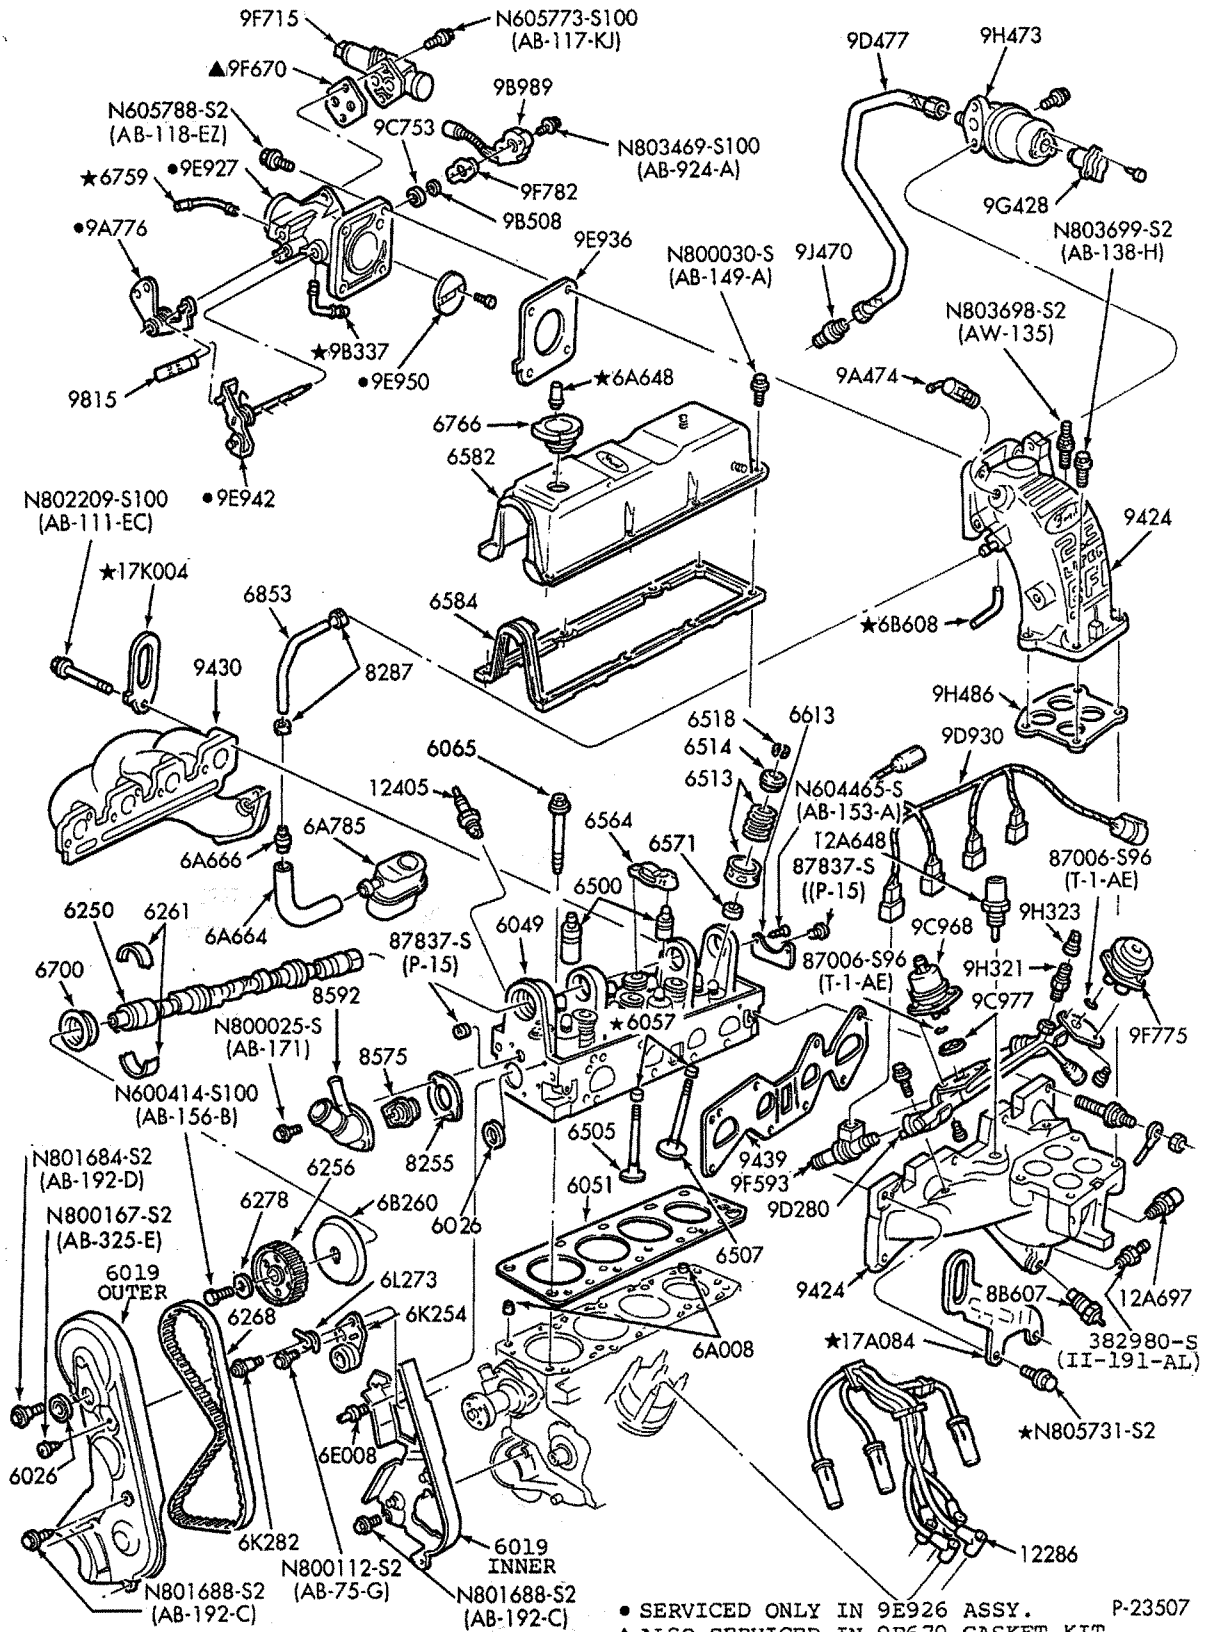

1987 S Section 60
 ENGINE PARTS (EXTERNAL) - TYPICAL

● SERVICED ONLY IN 9E926 ASSY. P-23507
 ▲ ALSO SERVICED IN 9F670 GASKET KIT