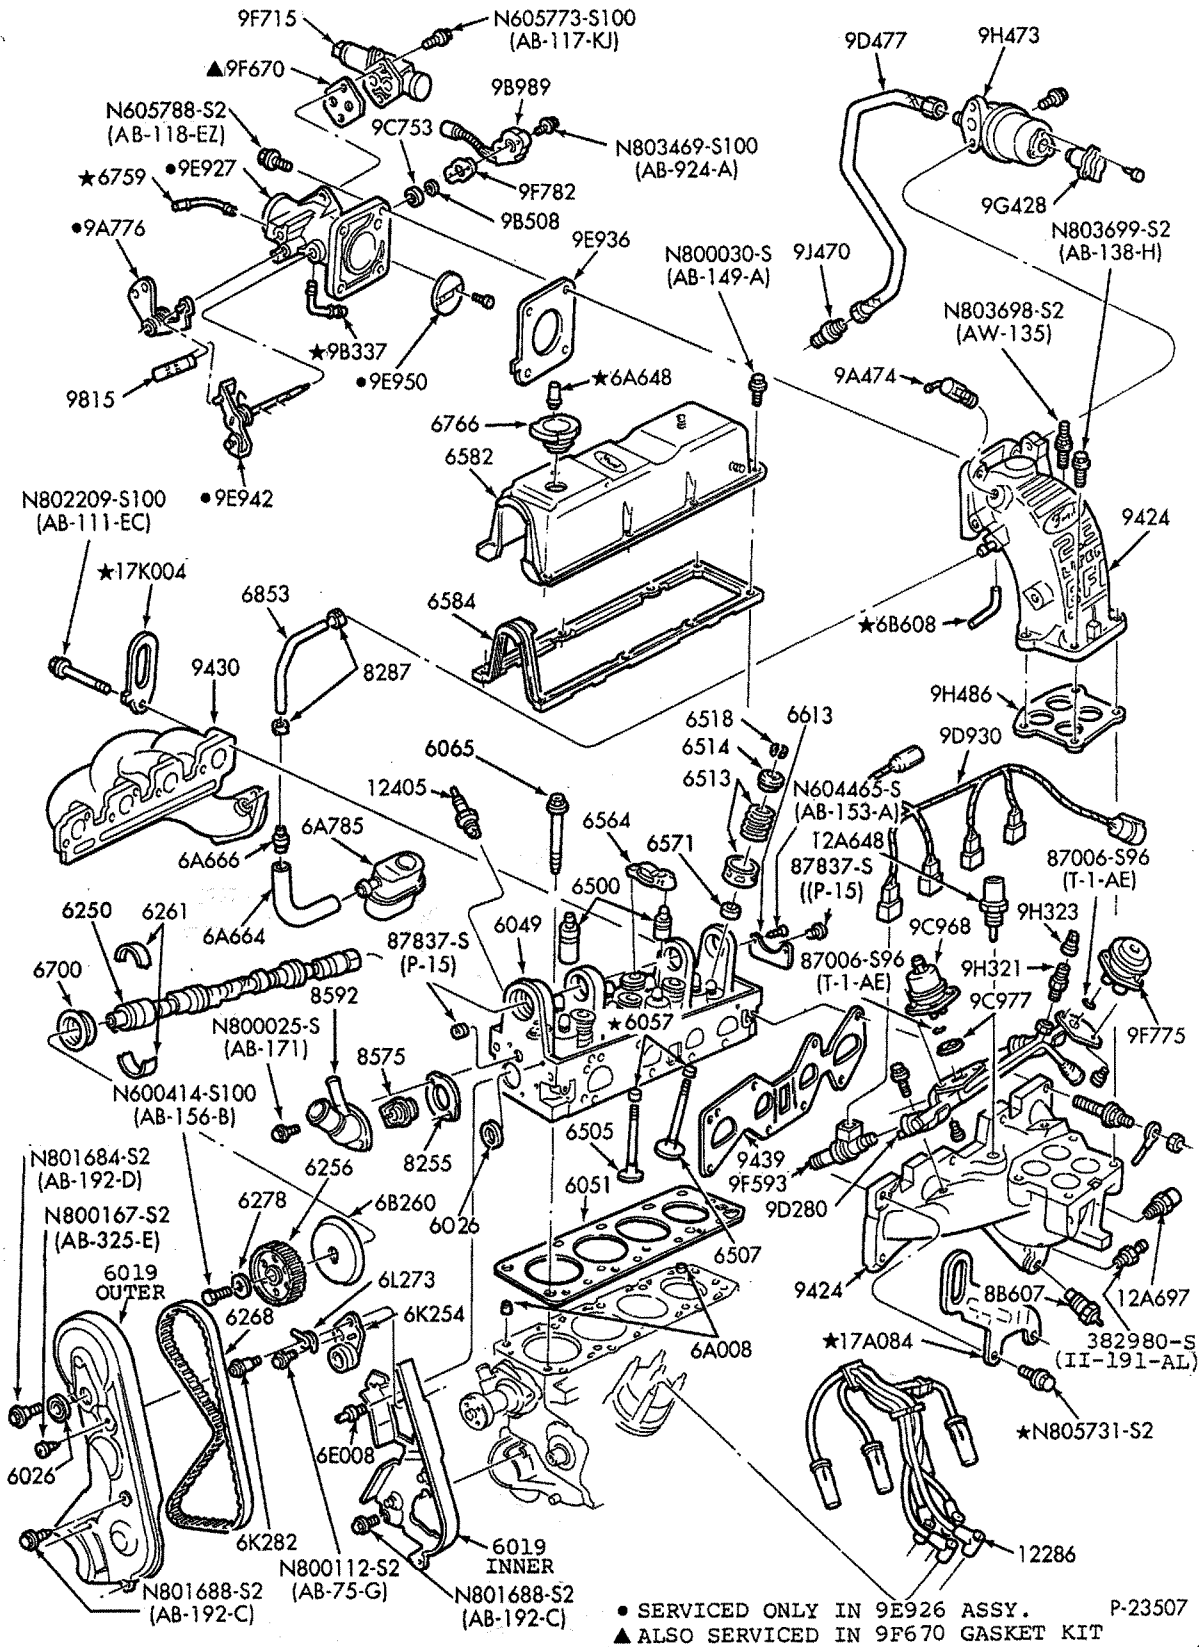

1987 S Section 60
 ENGINE PARTS (EXTERNAL) - TYPICAL

• SERVICED ONLY IN 9E926 ASSY. P-23507
 ▲ ALSO SERVICED IN 9F670 GASKET KIT